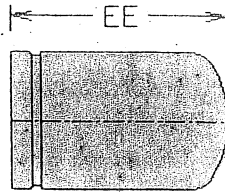

BULL PLUG

NOMINAL SIZE	END TO END	WEIGHT POUNDS
2	4"	2.5
2-1/2	5"	3.1
3	6"	4.4
4	7"	7.4
6	10"	18.5