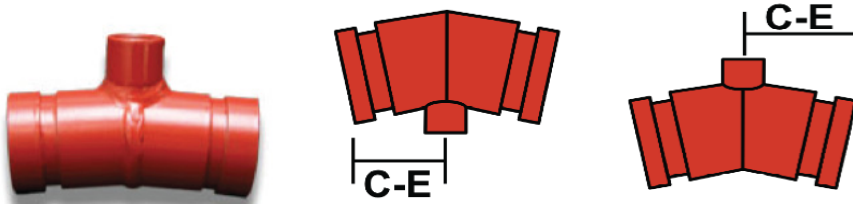

Grooved Fittings

Roof Elbows

www.texline.com 
 903.564.3554 
 sales@texline.com 

| 9.5° Elbow With Outlet | | | |
|-------------------------------|-----------|--------|------|
| Nominal Size | Dimension | Weight | |
| | C-E | S/10 | S/40 |
| 1 1/4 | 2 3/8 | --- | 1.1 |
| 1 1/2 | 2 3/8 | --- | 1.3 |
| 2 | 2 3/8 | 1.1 | 1.6 |
| 2 1/2 | 2 1/2 | 1.4 | 2.6 |
| Outlet Sizes : 1/2", 3/4", 1" | | | |

| 11.25° Elbow With Outlet | | | |
|-------------------------------|-----------|--------|------|
| Nominal Size | Dimension | Weight | |
| | C-E | S/10 | S/40 |
| 1 1/4 | 2 3/8 | --- | 1.1 |
| 1 1/2 | 2 3/8 | --- | 1.3 |
| 2 | 2 3/8 | .9 | 1.6 |
| 2 1/2 | 2 3/8 | 1.7 | 2.6 |
| Outlet Sizes : 1/2", 3/4", 1" | | | |

Dimensions listed in inches and approximate weight in pounds.
 Other sizes and degrees available on request.

ALL FITTINGS AVAILABLE IN SCH 10 OR SCH 40- PAINTED, GALVANIZED, OR 304/316 STAINLESS STEEL FITTINGS 1-1/4" THRU 12" ARE UL, ULC, FM, APPROVED.

DRAIN ELLS HAVE A STANDARD 1" FEMALE OUTLET WITH OTHER SIZES AVAILABLE.
 ALL WEIGHTS BASED ON SCH 10 FITTINGS.